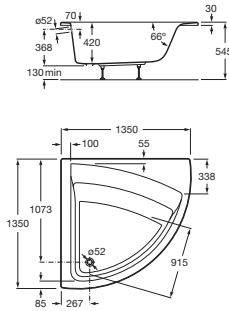

EASY

Symmetrical acrylic corner bath

DIMENSIONS

Length 1350 mm.

Width 1350 mm.

Height 545 mm.

COLOURS AND FINISHES

00 White

TECHNICAL DRAWINGS

FEATURES

Drain: Not included

Inside height (mm): 420

Installation legs: With legs

Installation structure: With feet

Installation type: Drop-in

Material: Acrylic

People capacity: 1

Shape: Corner symmetric

Sound insulation

Water capacity (l): 247

Easy

Simplicity always works. An easy and adaptable design is the best way to guarantee a modern and appealing style whose neutrality of forms, organic in inspiration, makes it versatile and ergonomic, so that it will fit perfectly into any space.