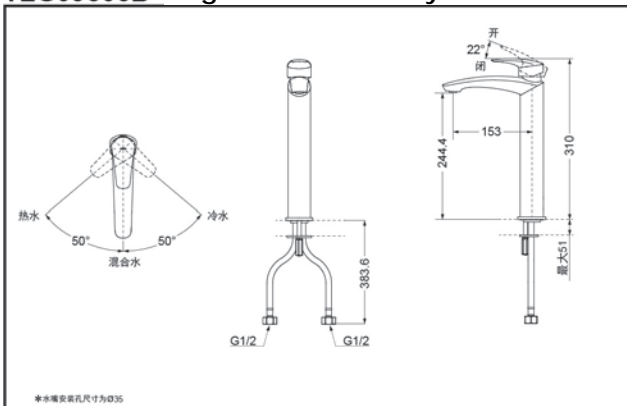

TLG09306B Single-Lever Lavatory Faucet

*TOTO(CHINA) CO.,LTD. All rights reserved.

TOTO(CHINA) CO.,LTD. www.toto.com.cn