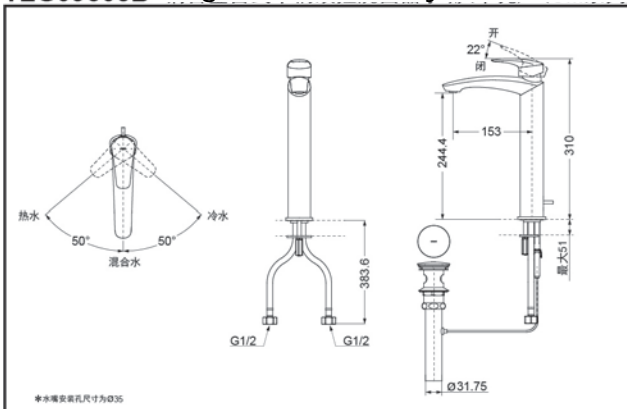

TLG09305B Single-Lever Lavatory Faucet

*TOTO(CHINA) CO.,LTD. All rights reserved.