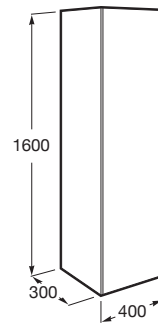

INSPIRA

Column unit with mirror (right hand)

DIMENSIONS

Length 400 mm.

Width 300 mm.

Height 1600 mm.

COLOURS AND FINISHES

403 City oak / Dark mirror

TECHNICAL DRAWINGS

FEATURES

Door type: Hinged

Doors and drawers combination: 1 door

Furniture configuration: Doors

Installation type: Wall-hung

Material: Chipboard

Shelf material: Glass