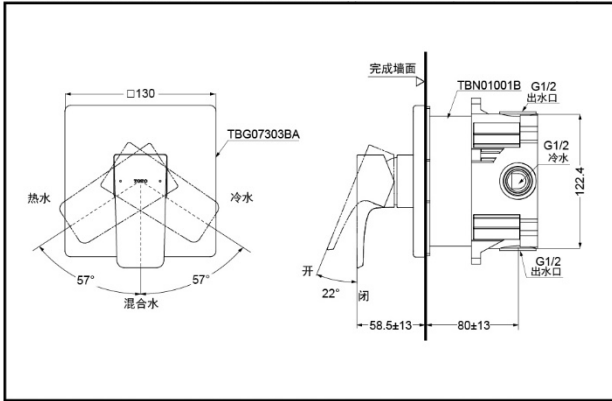

TOTO

Wall-Mount Mixer/Valve + Box

TBG07303BA
(On/Off Switch)

TBG07304BA
(2-Way Diverter with off)

Univalve Box
TBN01001B

Univalve Box
TBN01001B

Comfort
Glide

Mini Unit

TBG07303BA
TBG07304BA

FEATURES

- Elegant appearance.
- Beautiful curves reveal elegant taste.
- Easy installation and usage.

SPECIFICS

Water Inlet Requirement:
0.05MPa(Dynamic Pressure)~1.0MPa(Static Pressure)

Others

Series: GE
Recommend fittings :
G series Shower

TBG07303BA+TBN01001B Wall-Mount Mixer/Valve+Box

*TOTO(CHINA) CO.,LTD. All rights reserved.