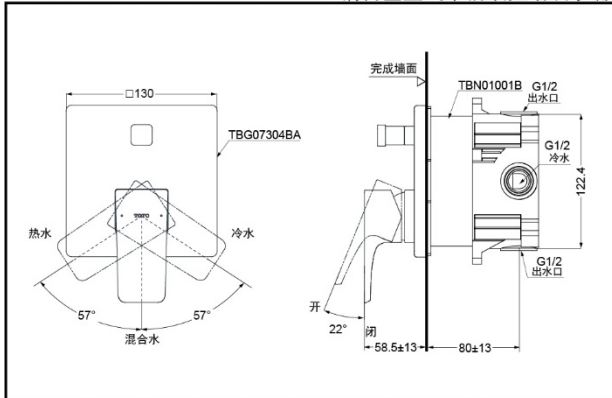

TBG07303BA
TBG07304BA

FEATURES

- Elegant appearance.
- Beautiful curves reveal elegant taste.
- Easy installation and usage.

SPECIFICS

Water Inlet Requirement:
0.05MPa(Dynamic Pressure)~1.0MPa(Static Pressure)

Others

Series: GE
Recommend fittings :
G series Shower

TBG07303BA+TBN01001B Wall-Mount Mixer/Valve+Box

*TOTO(CHINA) CO.,LTD. All rights reserved.

TBG07304BA+TBN01001B Wall-Mount Mixer/Valve+Box

*TOTO(中国)有限公司对其产品规格和尺寸图保留权利 同时 如未显示请和
*TOTO(CHINA) CO.,LTD. All rights reserved.
TOTO(CHINA) CO.,LTD. www.toto.com.cn