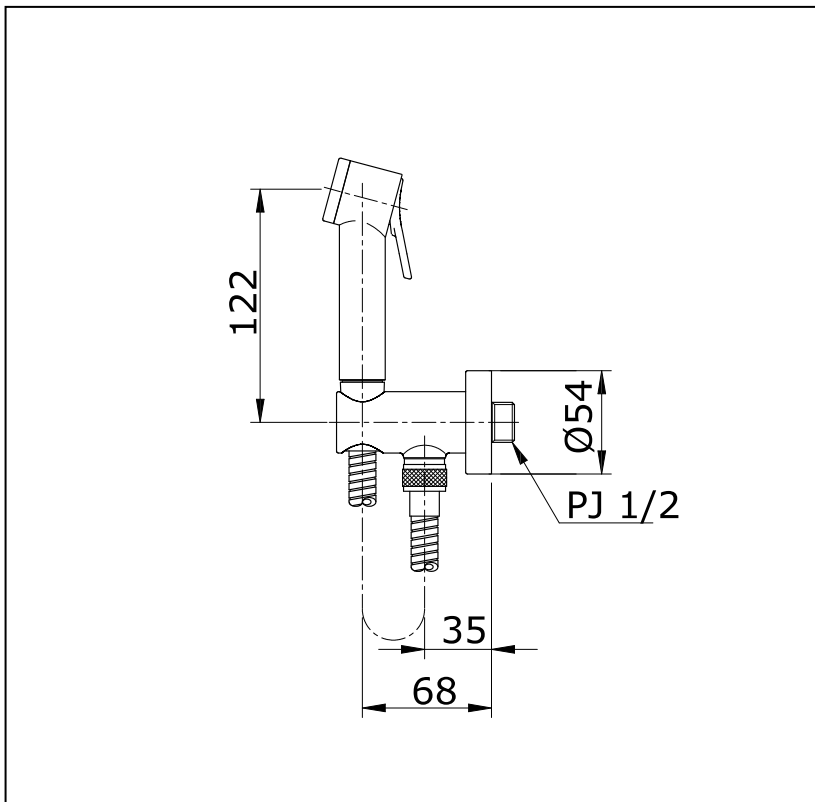

Drawing:

Remarks:

Please result TOTO sales representative for detail.