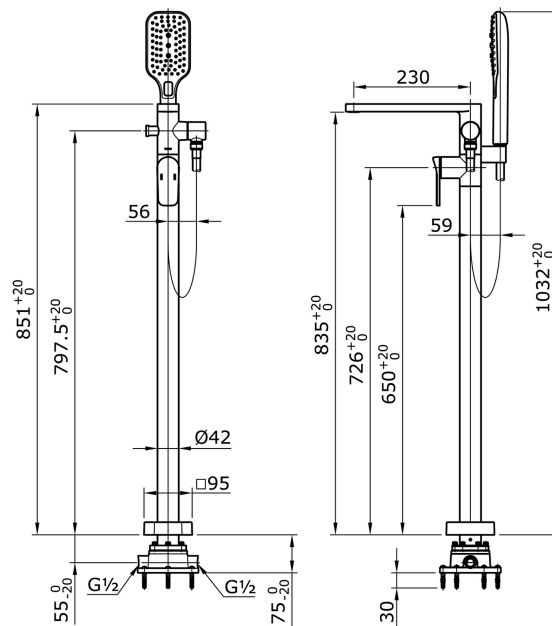

TX494SX

IDR 8,750,000.00

Lever Handle Floor Standing Single Lever Bath & Shower Set

Some products may not be available in your area

Prices indicated are manufacturer's suggested retail price, prices may change anytime without notice.

Please check with your nearest reseller for updated prices.

Prices shown for lavatory does not include faucet.