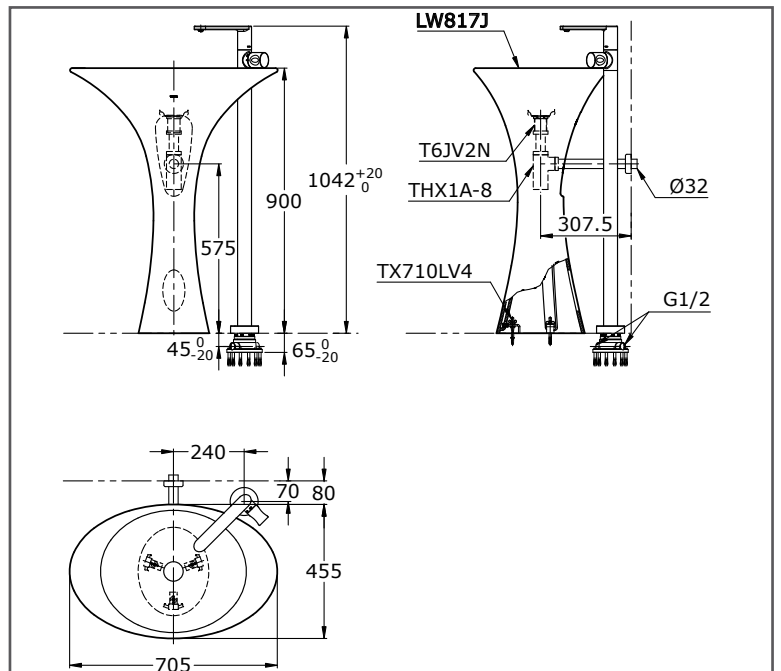

TOTO LE MUSE

Floor Standing Wash Basin

LW817JW/F#W

FEATURES

- Modern styling to complement the LE MUSE design suite

SPECIFICATIONS

- Size : 705W x 455D x 900H mm
- Material : Ceramic

PARTS DESCRIPTION

- LW817JW/F#W : Floor Standing Wash Basin

COLOURS

White

LW817JW/F#W

Please consult, TOTO representative for more details.

All rights reserved by TOTO including but not limited to Improve & Change of Product Design, Specs or Availability at any time without prior notice