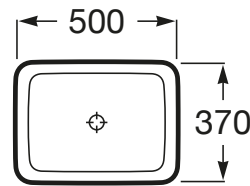

INSPIRA

SQUARE - Over countertop FINECERAMIC® basin

DIMENSIONS

Length 500 mm.

Width 370 mm.

Height 140 mm.

COLOURS AND FINISHES

00 White

TECHNICAL DRAWINGS

FEATURES

Basin capacity (l): 19.5

Bowl position: Central

Installation type: Bowl / On countertop

Material: FINECERAMIC®

Shape: Square

Taphole configuration: No tapholes

Trap: Not included

Waste: Included

Weight (Kg): 7.7

Without overflow

COMPATIBLE WITH

Base unit for over countertop basin

857002... + 857012...

Base unit for over countertop basin