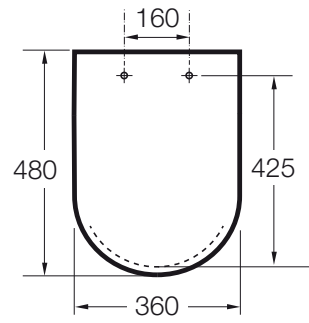

INSPIRA

**Soft-closing lacquered toilet seat and cover****TECHNICAL DRAWINGS****FEATURES**

Hinge material: Chrome-plated brass

Shape: Square

Suitable for: WC

Supralit®

EasyClean®

Soft close system

**COMPATIBLE WITH**

**SQUARE - Vitreous china**  
Rimless wall-hung WC with  
horizontal outlet

346537..0

# Inspira

Three shapes, multiple combinations, ample possibilities. This vitreous china and furniture collection, with 3 design lines -Round (round), Soft (with soft angles) and Square (square)-, which can be perfectly combined, will bring life to bathroom spaces in any style.