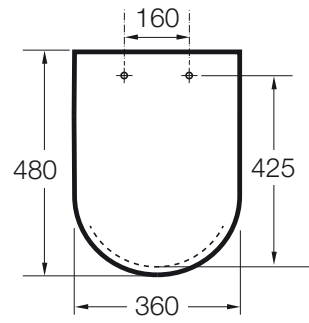

INSPIRA

Soft-closing lacquered toilet seat and cover

TECHNICAL DRAWINGS

FEATURES

Hinge material: Chrome-plated brass

Shape: Square

Suitable for: WC

Supralit®

EasyClean®

Soft close system

COMPATIBLE WITH

SQUARE - Vitreous china
Rimless wall-hung WC with
horizontal outlet

346537..0

Inspira

Three shapes, multiple combinations, ample possibilities. This vitreous china and furniture collection, with 3 design lines -Round (round), Soft (with soft angles) and Square (square)-, which can be perfectly combined, will bring life to bathroom spaces in any style.