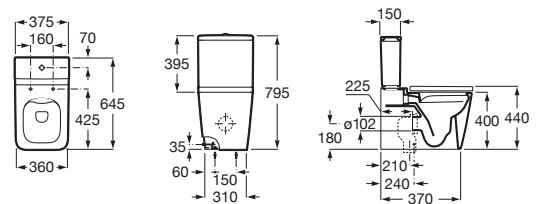

INSPIRA

SQUARE - Back to wall vitreous china close-coupled Rimless WC with dual outlet

DIMENSIONS

Length 375 mm.

Width 645 mm.

Height 794 mm.

COLOURS AND FINISHES

00 White

TECHNICAL DRAWINGS

FEATURES

Back-to-wall

Elbow included

Fixing kit: Included

Flushing system: Washdown

Installation type: Floor-standing

Outlet type: Dual

Rimless

Shape: Square

Weight (Kg): 37

COMPATIBLE WITH

Dual flush 4,5/3L WC cistern
with bottom inlet

341520..0

Soft-closing lacquered toilet
seat and cover

801532..B