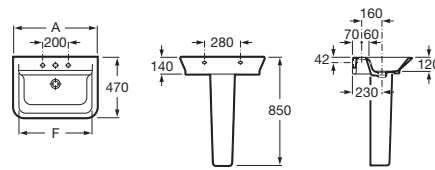

THE GAP ORIGINAL

Vitreous china full pedestal for basin

DIMENSIONS

Length 190 mm.

Width 150 mm.

Height 720 mm.

COLOURS AND FINISHES

00 White

TECHNICAL DRAWINGS

A	F
650	570
600	520
550	470

FEATURES

COMPATIBLE WITH

Wall-hung Fineceramic®
basin

32768A..0

Wall-hung Fineceramic®
basin

32768H..0