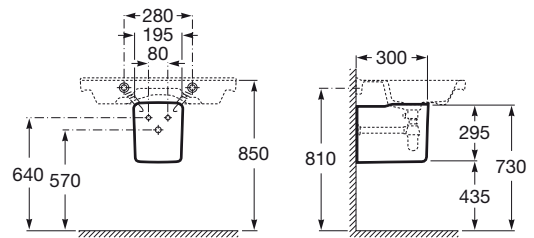

THE GAP ORIGINAL

Vitreous china semipedestal for basin

DIMENSIONS

Length 195 mm.

Width 300 mm.

Height 295 mm.

COLOURS AND FINISHES

00 White

TECHNICAL DRAWINGS

FEATURES

Installation system: Fixing springs

COMPATIBLE WITH

Wall-hung Fineceramic®
basin

32768A..0

Wall-hung Fineceramic®
basin

32768H..0