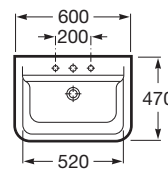

THE GAP ORIGINAL

Wall-hung vitreous china basin

DIMENSIONS

Length 600 mm.

Width 470 mm.

Height 140 mm.

COLOURS AND FINISHES

00 White

TECHNICAL DRAWINGS

FEATURES

Bowl position: Central

Installation type: Bowl / On countertop, Wall-hung

Material: Vitreous china

Shape: Square

Tap hole configuration: 1 tap hole in the middle

Trap: Not included