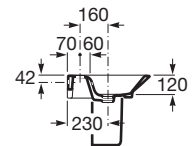

THE GAP ORIGINAL

Wall-hung vitreous china basin

DIMENSIONS

Length 600 mm.

Width 470 mm.

Height 140 mm.

COLOURS AND FINISHES

00 White

TECHNICAL DRAWINGS

FEATURES

Bowl position: Central

Installation type: Bowl / On countertop, Wall-hung

Material: Vitreous china

Shape: Square

Tap hole configuration: 1 tap hole in the middle

Trap: Not included