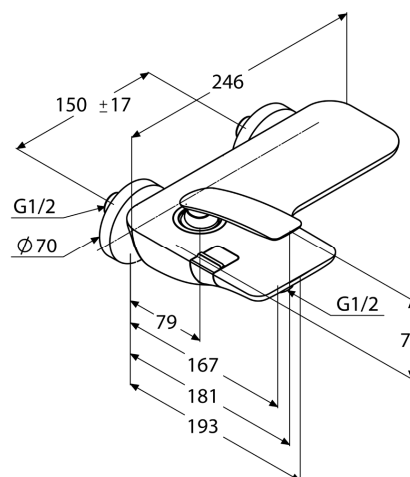

Product: KLUDI BALANCE single lever bath and shower mixer DN 15

Ref.: 52445..75

Product description

single lever bath and shower mixer DN 15
 solid lever
 wall fastening
 flow class DB
 s-pointer aerator M 24 x 1
 ceramic cartridge with hot water safety device
 automatic diverter: shower to bath tub
 shower outlet 1/2 inch
 protected against back flow
 S unions 1/2 x 3/4 inch
 without shower set

Finishes:
 05 chrome
 91 chrome/white

Product picture

Advertisement

- * KLUDI GmbH & Co KG KLUDI BALANCE single lever bath- and shower mixer item no. 52445..75
- ** ceramic cartridge with hot water safety device Ø 35 mm, DIN EN 817
- *** chrome plated brass, DIN 50930-6

single lever bath- and shower mixer, manufacturer KLUDI GmbH & Co KG KLUDI BALANCE single lever bath- and shower mixer item no. 52445..75, DN 15, finishes 05 = chrome plated / 91 = chrome/white plated brass, solid lever, type: single lever bath- and shower mixer DN 15, automatic diverter: shower to bath tub, protected against back flow DIN EN 1717, shower outlet 1/2 inch, S unions 1/2 x 3/4 inch, nozzle projection 167/193 mm, s-pointer aerator M 24 x 1, flow class D B (max. 0,40 l/s), lever projection 102 mm, ceramic cartridge with hot water safety device Ø 35 mm, for pressure type water heater, for continuous line heater, PN 10,

Dimensional drawing

Flow rate diagram