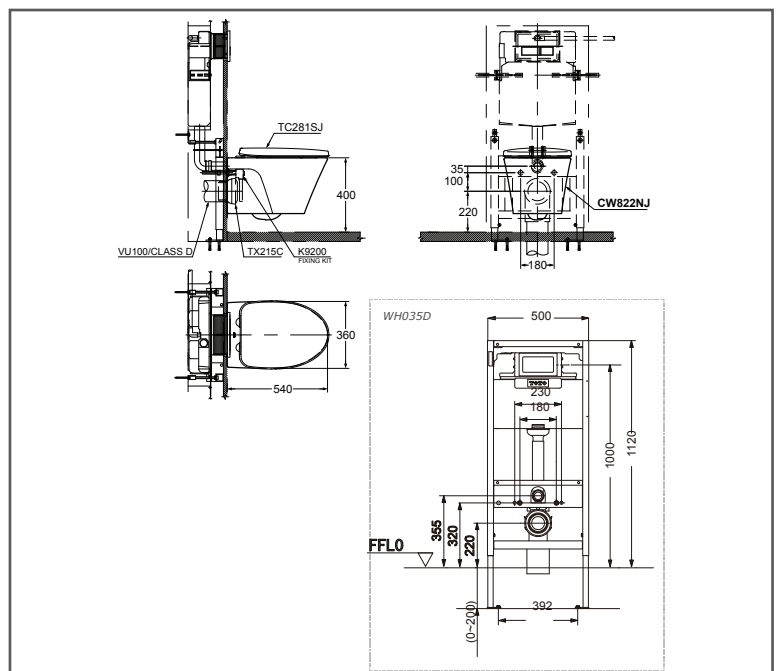

TOTO Toilet

AVANTE Wall-Hung Toilet

CW822NJWS#W/TC281SJ

FEATURES

- Water- saving structure
- Dual Flush System
- Sleek skirted design with concealed trap way for easy cleaning

SPECIFICATIONS

- Bowl Shape : Elongated
- Flush System : TORNADO FLUSH (4.5/3L)
- Size : 380W x 530D x 340H mm
- Rough-in : 220m

PARTS DESCRIPTION

- CW822NJWS#W : Wall Hung Toilet
- TC281SJ : Seat & Cover(Soft Close)
- TX215C : Slip in connector

COLOURS

White (#NW1)

CW822NJWS#W/TC281SJ

Please consult, TOTO representative for more details.