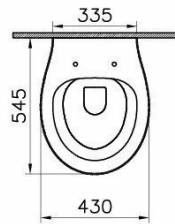

Name	Memoria Rim-Ex Wall Hung WC
Collection	Memoria
Certificate	CE
Certificate	EPD
Segments	Upper
Matching Brassware	No
Bidet pipe access	Without Bidet Function
Color	Matte Black
Size	54 cm
Designer	Christophe Pillet

Product Code: 5885B483-0101

## Description

Without Bidet Function, 54 cm, Matte Black

\*Duvar kalınlığına göre ilave boru gerekebilir.  
\*Additional pipe may be required due to wall thickness  
\*Ein zusätzliches Ablaufrohr ist je nach Wandstärke erforderlich