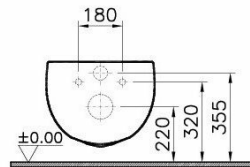

Name	Memoria Rim-Ex Wall Hung WC
Collection	Memoria
Certificate	CE
Certificate	EPD
Segments	Upper
Matching Brassware	No
Bidet pipe access	Without Bidet Function
Color	Matte Black
Size	54 cm
Designer	Christophe Pillet

## Description

Without Bidet Function, 54 cm, Matte Black

\*Duvar kalınlığına göre ilave boru gerekebilir.  
\*Additional pipe may be required due to wall thickness  
\*Ein zusätzliches Ablaufrohr ist je nach Wandstärke erforderlich

VitrA reserves the right to make changes in products and technical details without prior notice.

All drawings contain the necessary measurements which are subject to standard tolerances. For exact measurements, in particular for customized installation scenarios, it can only be taken from the finished ceramic product.