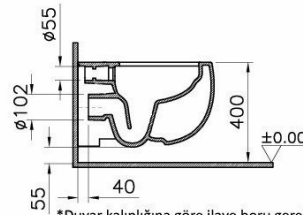

Name	Memoria Rim-Ex Wall Hung WC
Collection	Memoria
Certificate	CE
Certificate	EPD
Segments	Upper
Matching Brassware	No
Bidet pipe access	Without Bidet Function
Color	Matte Black
Size	54 cm
Designer	Christophe Pillet

Product Code: 5885B483-0101

## Description

Without Bidet Function, 54 cm, Matte Black

\*Duvar kalınlığına göre ilave boru gerekebilir.  
\*Additional pipe may be required due to wall thickness  
\*Ein zusätzliches Ablaufrohr ist je nach Wandstärke erforderlich