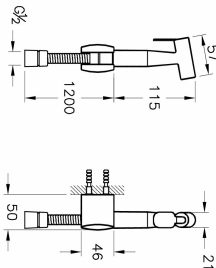

## Description

VitrA reserves the right to make changes in products and technical details without prior notice.

All drawings contain the necessary measurements which are subject to standard tolerances. For exact measurements, in particular for customized installation scenarios, it can only be taken from the finished ceramic product.