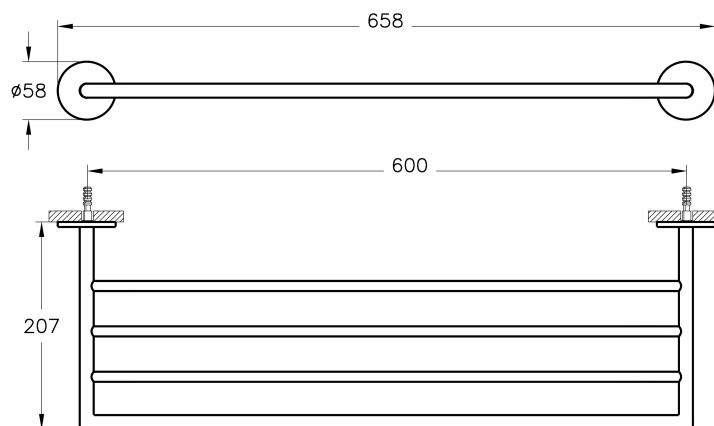

Name	Origin Towel Holder
Collection	Origin
Designer	VitrA Design Team
Color	Black
Awards	Good Design

Product Code: A4489936

Description

Triple

VitrA reserves the right to make changes in products and technical details without prior notice.

All drawings contain the necessary measurements which are subject to standard tolerances. For exact measurements, in particular for customized installation scenarios, it can only be taken from the finished ceramic product.