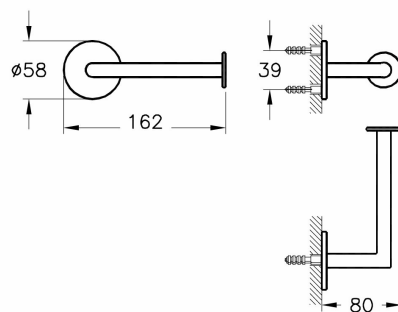

# VitrA

---

Name	Origin Toilet Roll Holder
Collection	Origin
Color	Matte Black
Designer	VitrA Design Team

Product Code: A4488736

---

## Description

Matt Black

---

---

VitrA reserves the right to make changes in products and technical details without prior notice.

All drawings contain the necessary measurements which are subject to standard tolerances. For exact measurements, in particular for customized installation scenarios, it can only be taken from the finished ceramic product.