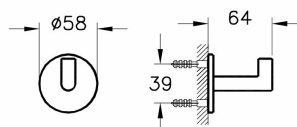

Name	Origin Bathrobe Hook
Collection	Origin
Colour	Brushed Nickel
Designer	VitrA Design Team

Product Code: A4488436

Description

Matt Black

VitrA reserves the right to make changes in products and technical details without prior notice.

All drawings contain the necessary measurements which are subject to standard tolerances. For exact measurements, in particular for customized installation scenarios, it can only be taken from the finished ceramic product.