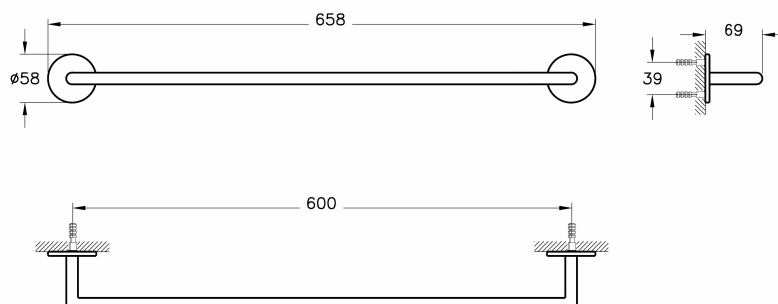

Name	Origin Towel Holder
Collection	Origin
Color	Black
Awards	Good Design
Designer	VitrA Design Team

Product Code: A4489736

Description

60 cm

VitrA reserves the right to make changes in products and technical details without prior notice.

All drawings contain the necessary measurements which are subject to standard tolerances. For exact measurements, in particular for customized installation scenarios, it can only be taken from the finished ceramic product.