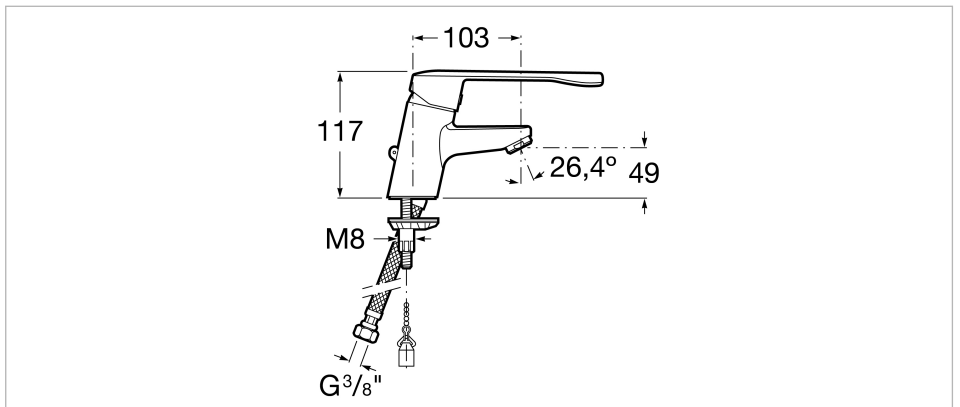

Victoria

PRO - Basin mixer with chain connector. Handle for People with Reduced Mobility.

Application place: Basin
Faucet type: Single-lever
Finish: Chrome
Flexible supply hoses included
Handle position: Top
Installation type: Deck-mounted
Waste type: With chain connector

A traditional response to classic atmospheres. Elegant and functional curves in an extensive collection of pieces that combine simplicity and versatility, offering the convenience of well-tried solutions.

Technical drawings

Toni Clariana is a Barcelonian designer. His career began in the automotive industry for SEAT, before moving on to work for Quod and Associate designers. He later created his own organisation: magma Design, which is characterized by its interdisciplinary and its approach on behalf of the industry. magma has received a number of awards, including the Hispack, a Delta Silver Adi-Fad award and the Premio Letra.