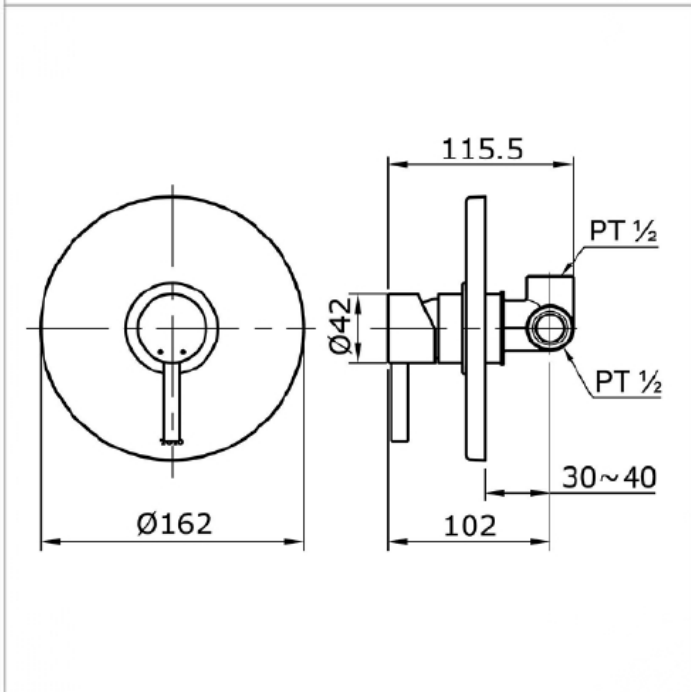

Brand

TOTO

Product Name

TX443SESN

Description

- Single lever shower mixer

Colour / Material

Chrome

Specifications

Size : Ø162 mm
Water pressure : 0.05MPa ~ 0.75MPa