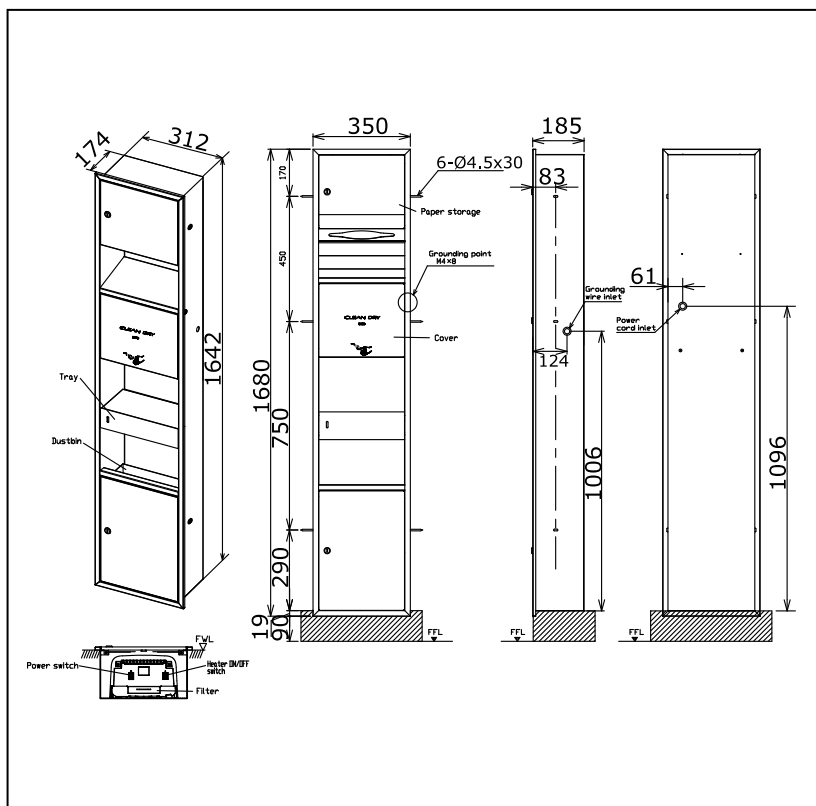

Hand Dryer

Features

- A high-speed air jet blows water droplets off the hands in an instant
- A wide nozzle blows air that covers the entire surface area of the hands
- The stainless-steel exterior provides a high-end design feature
- Low energy consumption
- A water tray catches water droplets to prevent wet floors

Specifications

Size	: 350W x 185D x 1680H mm
Power Consumption	: Heater On : 605~675W Heater Off : 380~440W
Power Supply	: AC220 ~ 240V
Material	: SUS304

Drawing:

Parts Description

- **TYC602P**
High Speed Hand Dryer w/
Paper Dispenser and Waste Bin