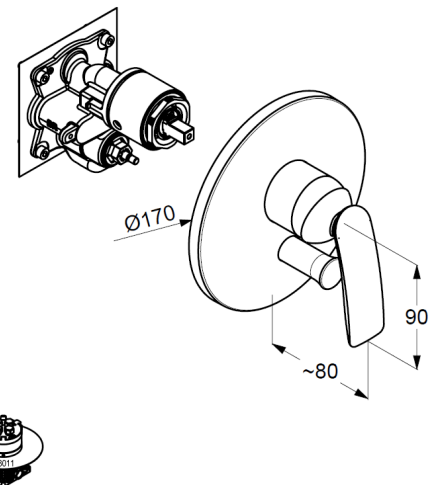

### KLUDI BALANCE

Concealed single lever bath- and shower mixer

Article- Nr.:  
526508775

Surface:  
87 black matt finished / chrome

manufacturer KLUDI GmbH & Co. KG  
Typ: KLUDI BALANCE  
Concealed single lever bath- and shower mixer,  
PN 10

Art. Nr. 526508775

concealed bath-shower mixer

single lever mixer

trim set without pre-installation set

pre installation set KLUDI FLEXX.BOXX Art. Nr. 88011

trim set with functional unit

wall mounted

automatic diverter: shower/ bath

solid lever, metal

ceramic cartridge with hotwater safety device

flow rate at 3 bar = 31 l/ min.

Product Picture

Dimensional drawing

Flow rate diagram