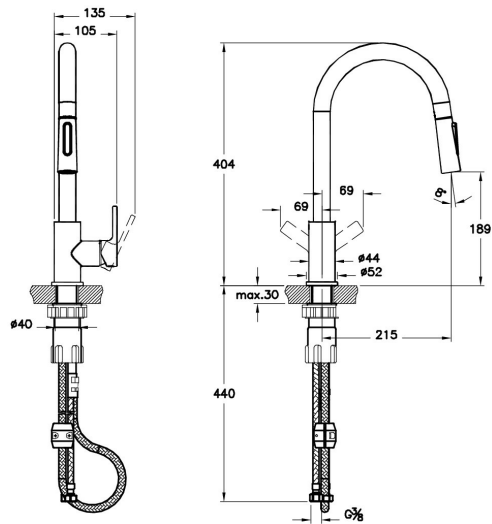

VitrA

Description Sink Mixer Maestro Pull-Down

Code	A42145EXP
Installation Type	Standard
Product Properties	Energy Saving
Breeam	7
Working Pressure	0,5-10 Bar (Recommended 3-5 Bar)
DGNB	2
EPD	Yes
Coating	Chrome
Cartridge	40 mm Cartridge Flow and Temperature Adjustable
Lead	9
Aerator	Normal and Sprey Jet
Water Saving Amount	7
Colour	Chrome