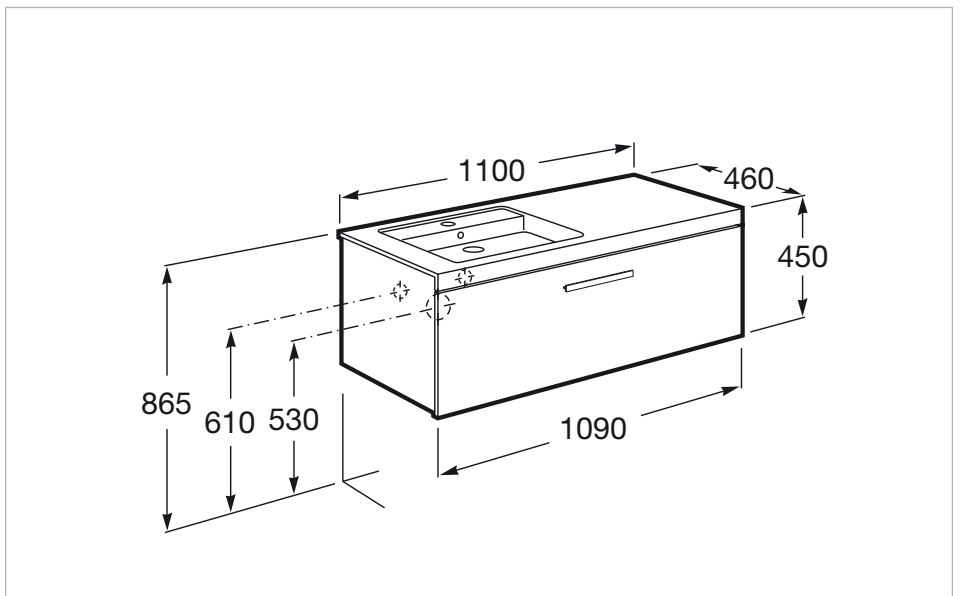

Technical drawings