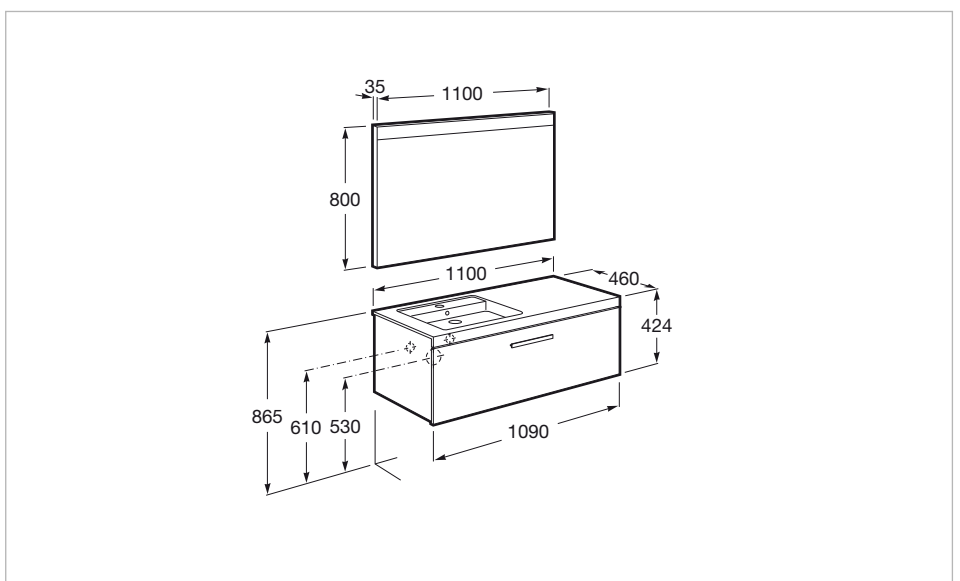

Pack (base unit with one drawer, left hand basin and LED mirror)

Base unit / Doors and drawers combination: 1

Drawer

Base unit / Internal dividers

Base unit / Internal drawers: 1

Base unit / Internal trays: 1

Base unit / Structure: Drawers

Basin / Integrated shelf

Basin / Shelf position: Left

Basin / Taphole configuration: 1 Taphole on the left side

Basin Position: Left

Basin shape: Square

Dimensions / Mirror / Height (mm): 800

Dimensions / Mirror / Length (mm): 1100

Dimensions / Mirror / Width (mm): 35

Faucet installation: On the basin

Installation type: Wall-hung

Material / Base unit: Chipboard, MDF,

Melamine

Material / Basin: Vitreous china

Material / Mirror frame: Aluminium

Mirror / Ingress Protection Rating of the light:

IP 44

Mirror / Light type: Led

Mirror / Lighting: Integrated in the mirror

Mirror / Power per light (W): 12

Space saving syphon included

Towel position: Left, Right

Colours and finishes

How to obtain the reference number

Replace the “..” with the desired finish code from the list below

	153 Anthracite grey
	321 Ash wood
	322 White - Ash wood
	806 Gloss white

Dimensions

Length: 1100 mm.

Width: 460 mm.

Height: 424 mm.

Includes

855948... Unik (base unit with one drawer and left hand basin)

812261000 BASIC - Mirror with upper LED lighting

Optional

816760001 Lateral towel rail for base unit

816761001 Set of 2 furniture hooks

816819409 Organizing box

816820409 Organizing box

Technical drawings